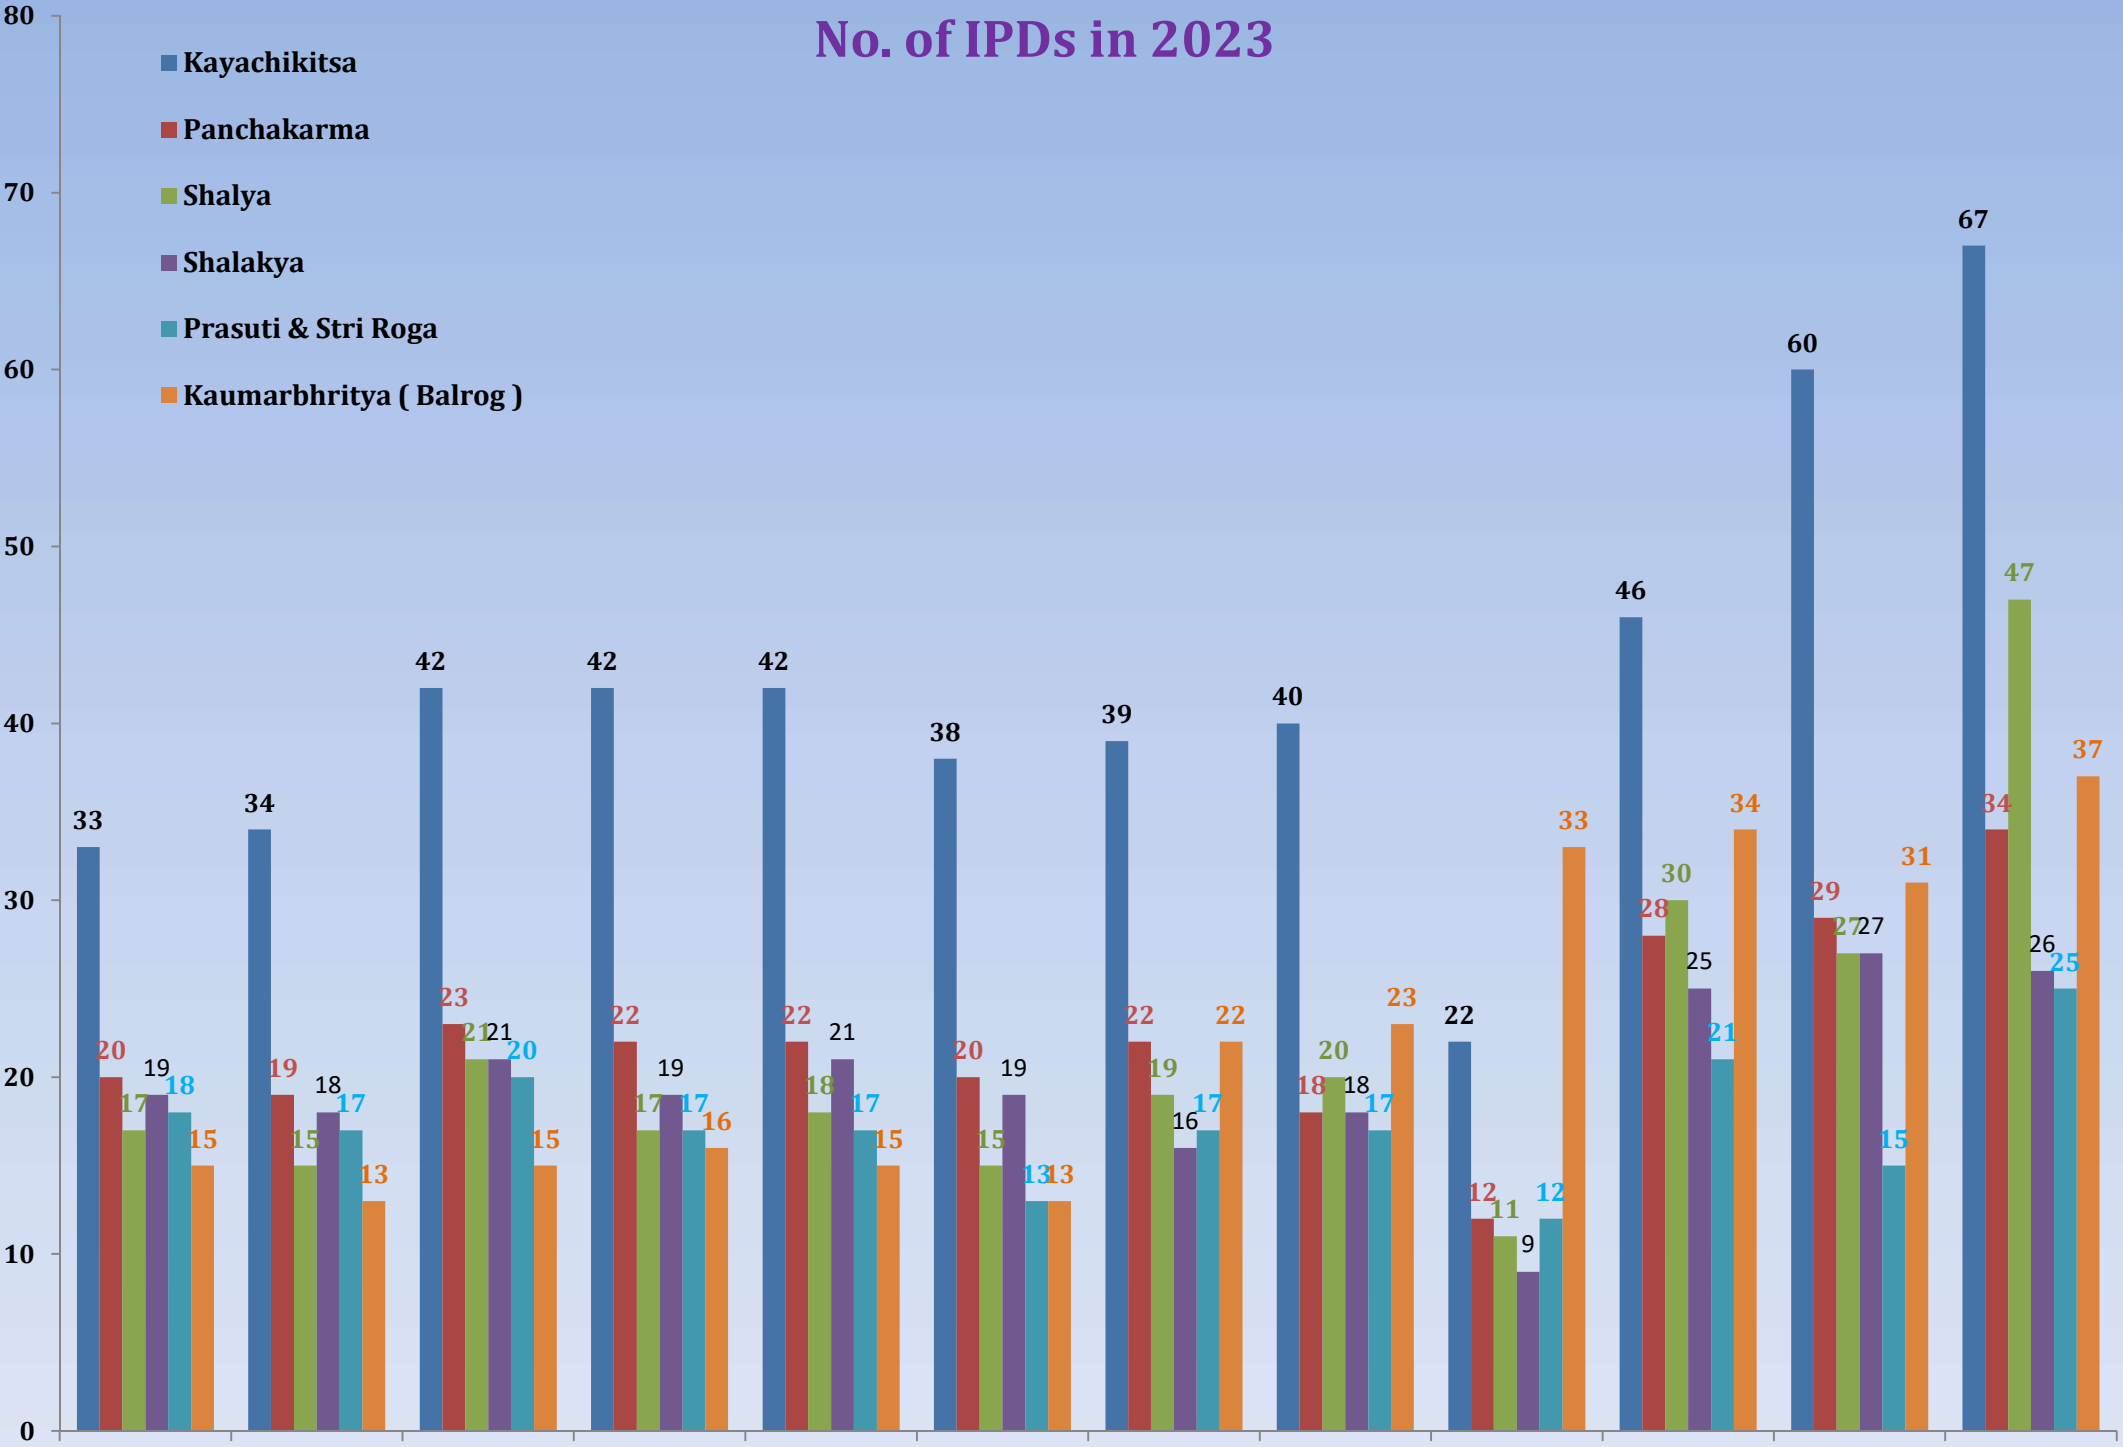

No. of IPDs in 2023

- Kayachikitsa
- Panchakarma
- Shalya
- Shalaky
- Prasuti & Stri Roga
- Kaumarbhritya (Balrog)

No. of IPDs

JAN FEB MAR APR MAY JUN JUL AUG SEP OCT NOV DEC

Months

Month	Kayachikitsa	Panchakarma	Shalya	Shalaky	Prasuti & Stri Roga	Kaumarbhritya (Balrog)
JAN	33	20	17	19	18	15
FEB	34	19	15	18	17	13
MAR	42	23	21	21	20	15
APR	42	22	17	19	17	16
MAY	42	22	18	21	17	15
JUN	38	20	15	19	13	13
JUL	39	22	19	16	17	22
AUG	40	18	20	18	17	23
SEP	22	12	11	9	12	33
OCT	46	28	30	25	21	34
NOV	60	29	27	27	15	31
DEC	67	34	47	26	25	37